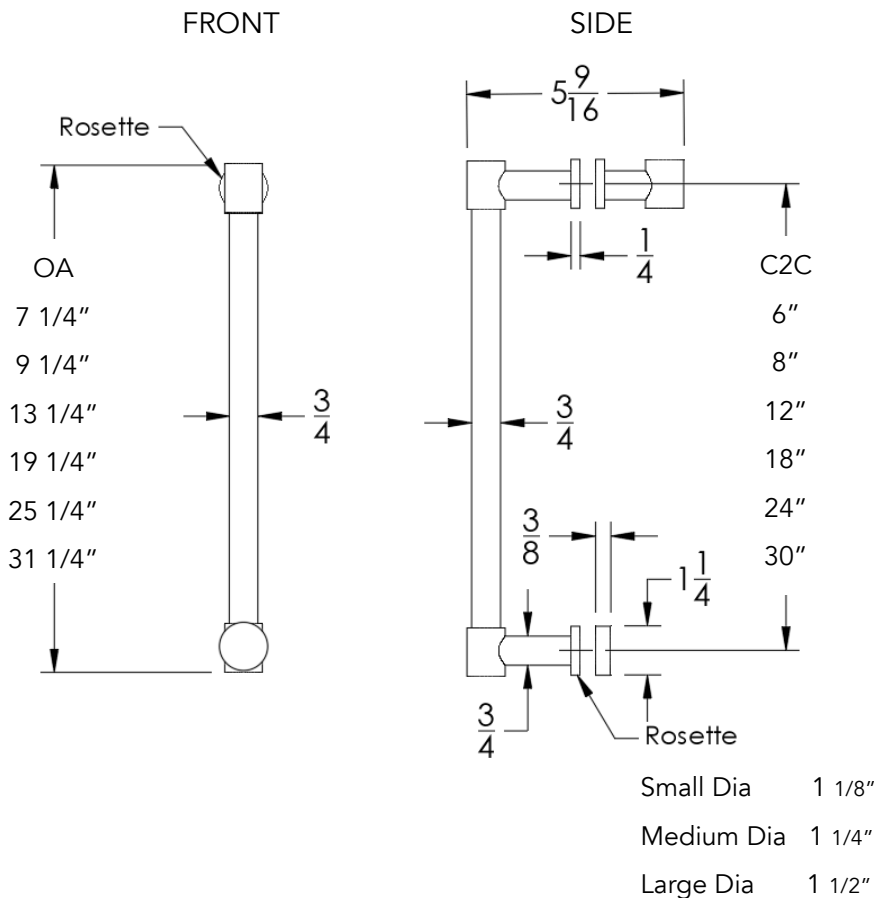

## FEATURES

- Premium 304 Grade Stainless Steel
- Solid Mount Construction
- Concealed Installation Hardware
- Solid End Cap provided for side opposite to the door for a seamless look

Small Rosette  
(Dia 1 1/8")

Medium Rosette  
(Dia 1 1/4")

Large Rosette  
(Dia 1 1/2")

Single Door Handle  
with Knob shown  
with a medium Rosette

**Installation Notes:** Center to center hole drilling dimension are same as mentioned in column. Diameter of glass hole for installation is 1/2".

Standard hardware supplied can accommodate glass thicknesses 1/4" to 1/2". Please contact us for custom hardware in case glass thickness exceeds 1/2".

Small Rosette (Dia 1 1/8")    Medium Rosette (Dia 1 1/4")    Large Rosette (Dia 1 1/2")

Dimensions in inches

NOTE: Dimensions subject to change without notice.