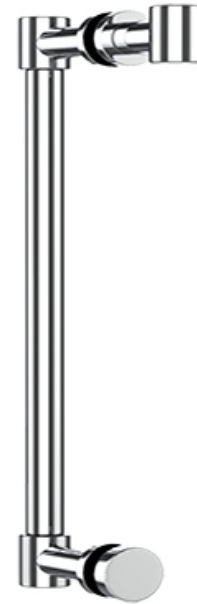

## FEATURES

- Premium 304 Grade Stainless Steel
- Solid Mount Construction
- Concealed Installation Hardware
- Solid End Cap provided for side opposite to the door for a seamless look

Small Rosette  
(Dia 1 1/8")

Medium Rosette  
(Dia 1 1/4")

Large Rosette  
(Dia 1 1/2")

Single Door Handle  
with Knob shown  
with a medium Rosette

### SINGLE DOOR HANDLE WITH KNOB

Model	Product	Finishes Available
-------	---------	--------------------

ELO-SDKN-XX-XX	Single Door Handle With Knob	Multiple finishes available. Over 23 finishes to choose from.
----------------	------------------------------	---

Small Rosette (Dia 1 1/8")    Medium Rosette (Dia 1 1/4")    Large Rosette (Dia 1 1/2")

Dimensions in inches

NOTE: Dimensions subject to change without notice.